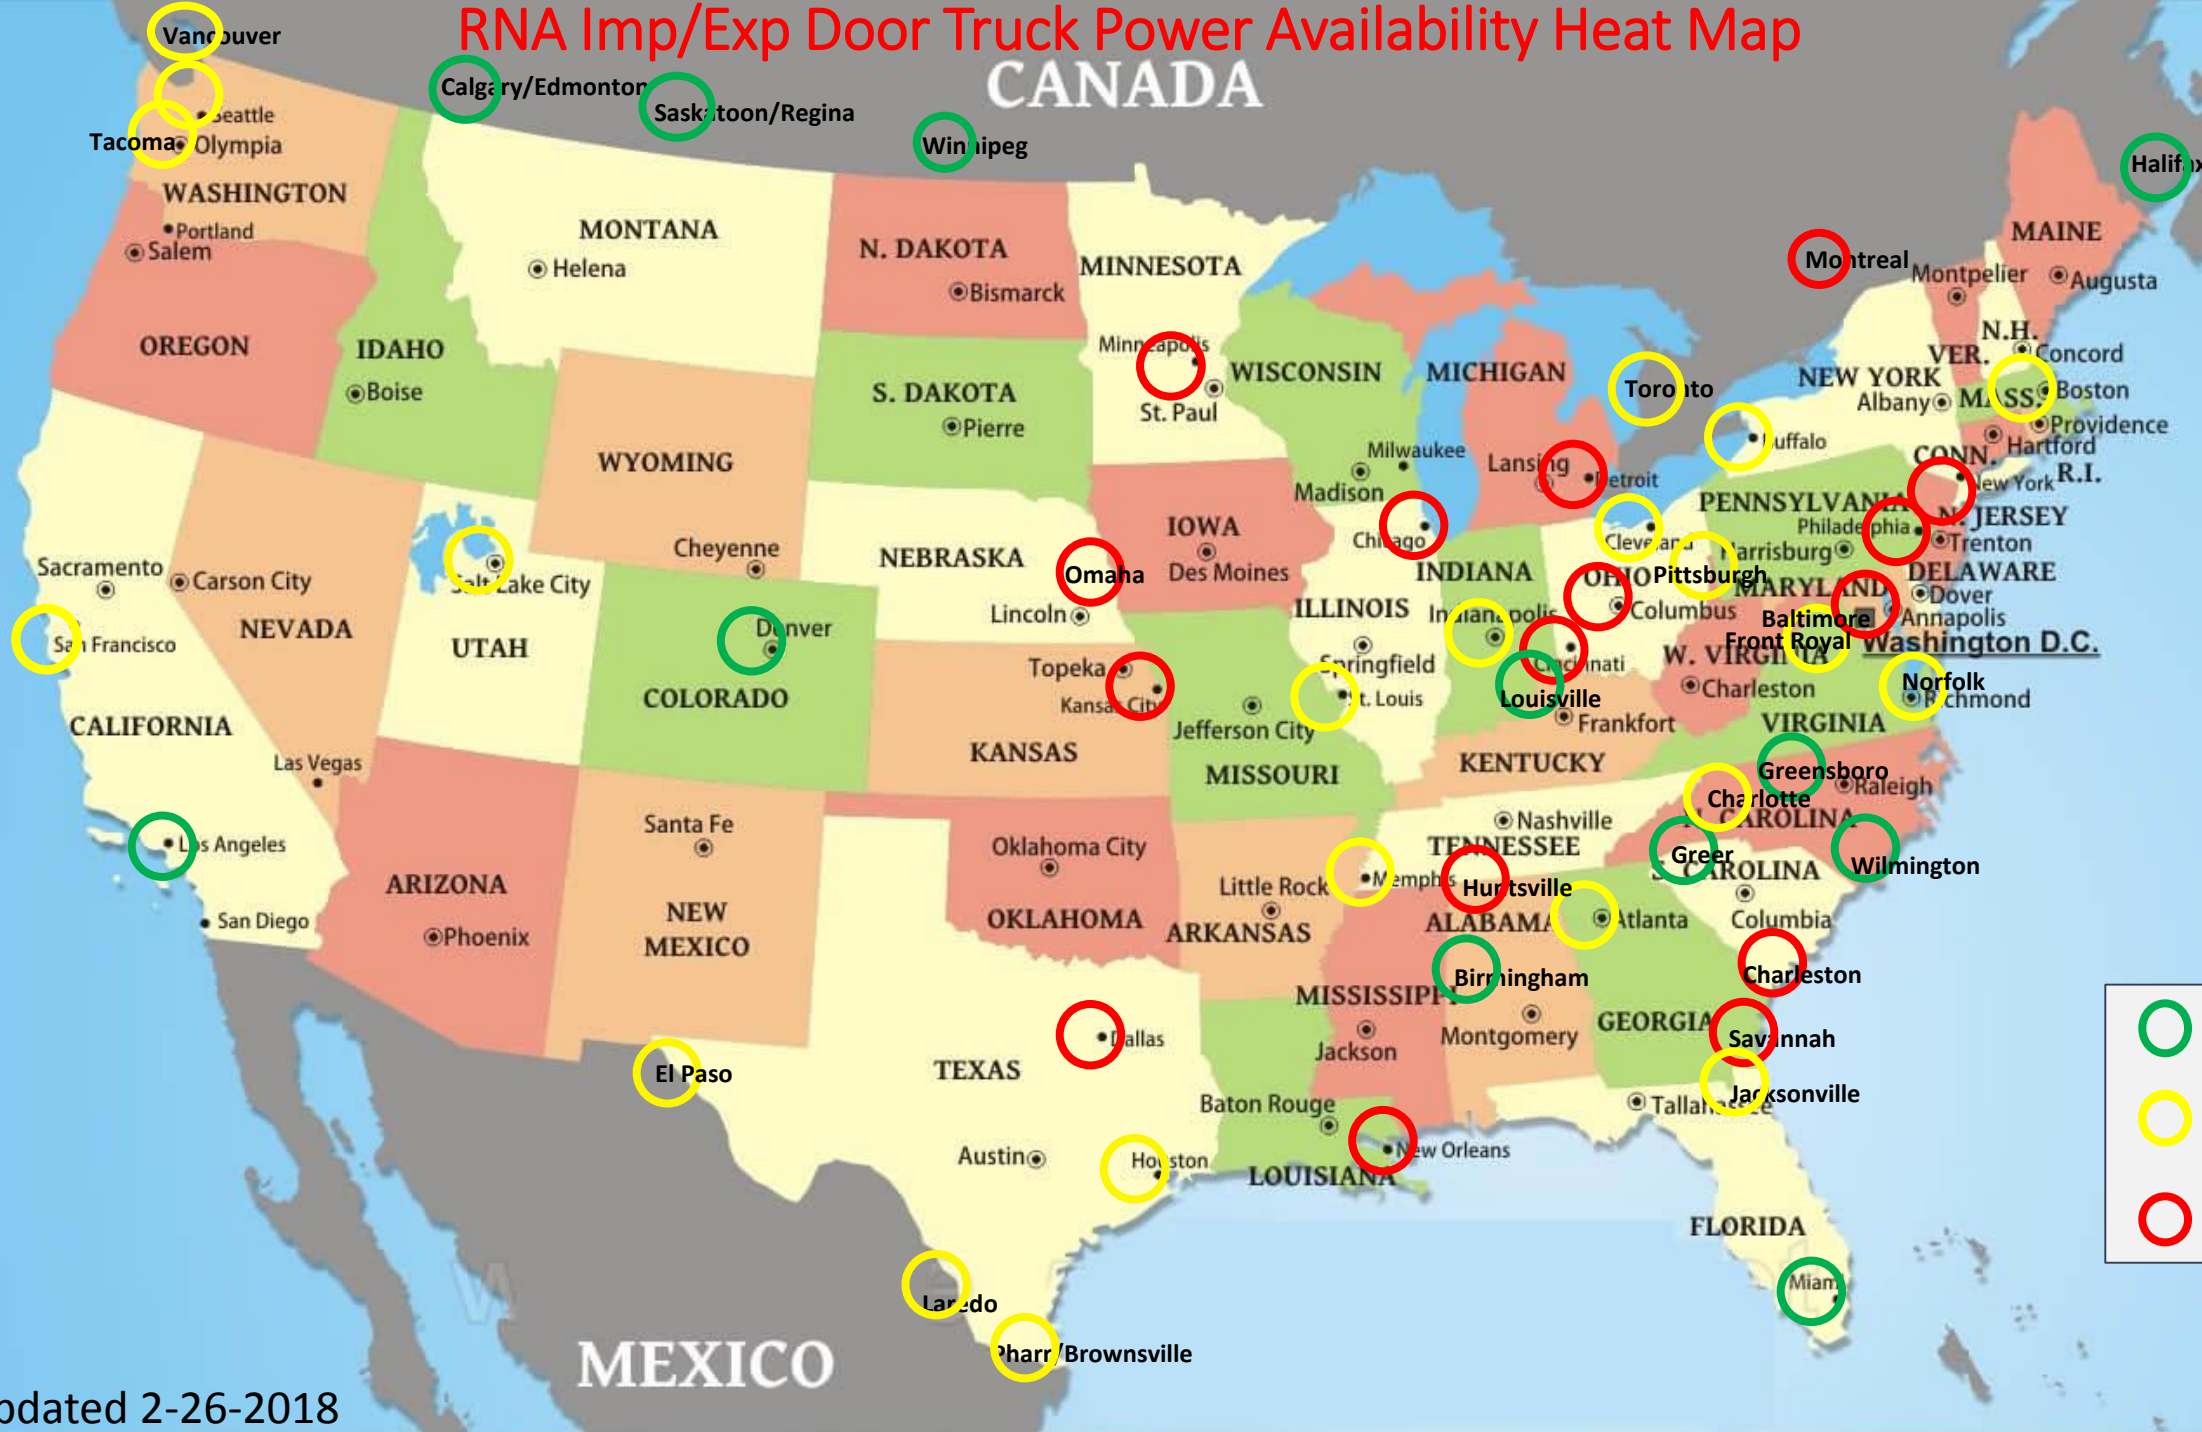

# RNA Imp/Exp Door Truck Power Availability Heat Map

## CANADA

Heat Map is intended as a visual reference only, not as a guarantee of service or of wait time.

Truck Power availability is based on recent average as reported by HL Area offices for door moves characterized as 'Local' (<200 miles).

For longer-mileage door moves, or those with special requirements such as OW/DG/Tri-axle, wait times for Truck Power may exceed those indicated herein.

- Green Circle = Up to 72 Hrs.
- Yellow Circle = Up to 7 days
- Red Circle = Beyond 7 days